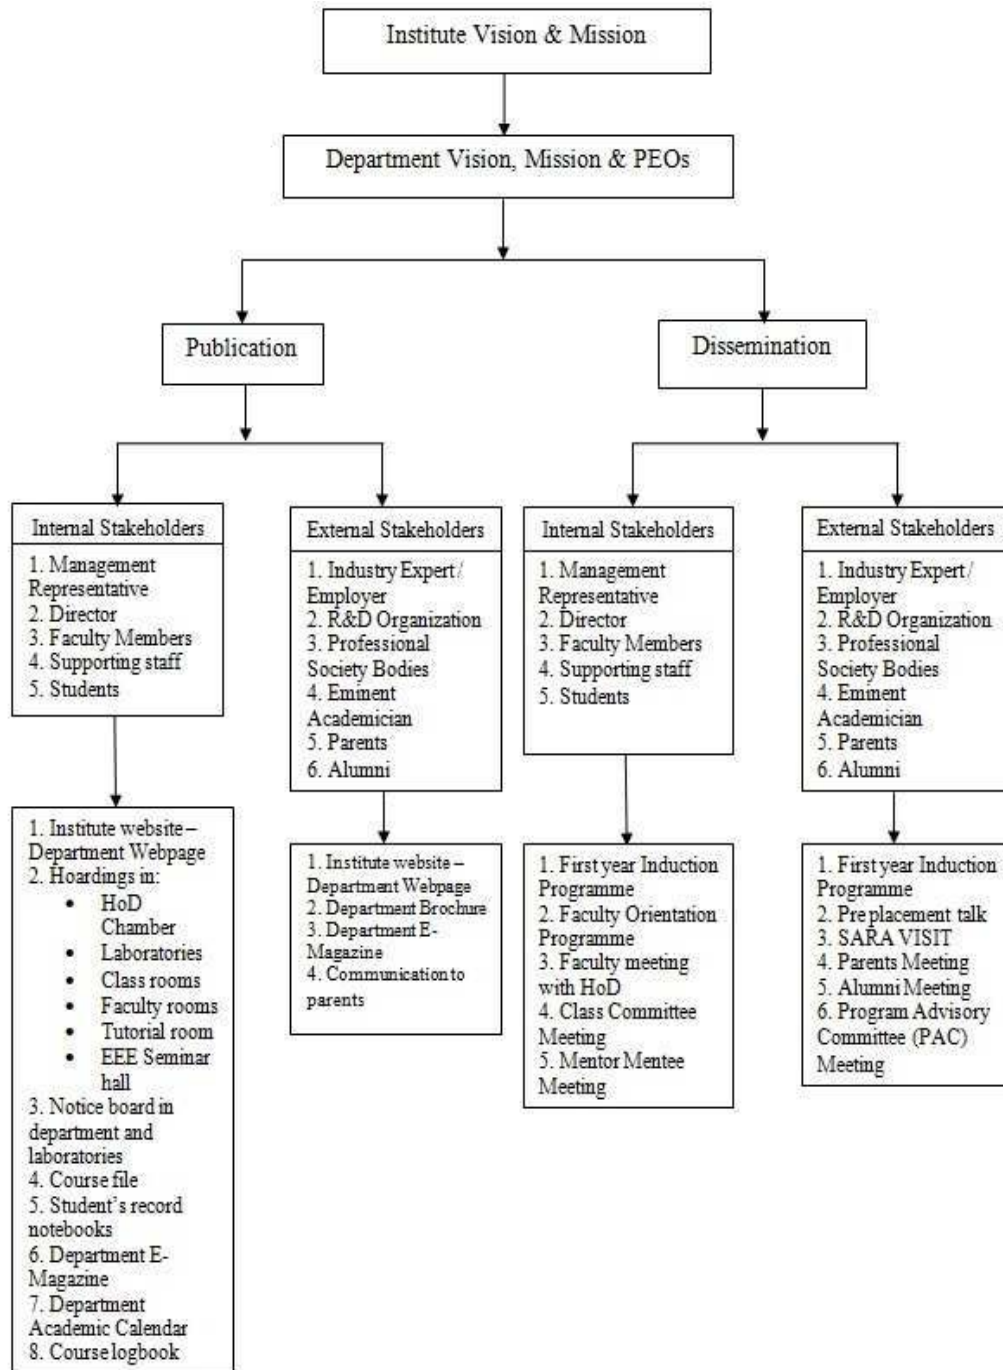

Dissemination of Vision and Mission

BHARATHIYAR
INSTITUTE OF ENGINEERING FOR WOMEN
DEVİYAKURICHI, SALEM - 636112

BHARATHIYAR

INSTITUTE OF ENGINEERING FOR WOMEN

DEVIYAKURICHI, SALEM - 636112

(Approved by AICTE and Affiliated to Anna University)

BHARATHIYAR INSTITUTE OF ENGINEERING FOR WOMEN DEVIYAKURICHI, SALEM – 636112.

Institution Vision and Mission

Dissemination in the following aspects

- Website(www.biew.ac.in)

The screenshot shows the website's navigation menu with options like HOME, ABOUT BIEW, ACADEMICS, PLACEMENTS, ACCREDITATION, and CAMPUS. The main content area is titled "VISION & MISSION". On the left, there is a sidebar menu with "Vision and Mission" selected. The main text is as follows: