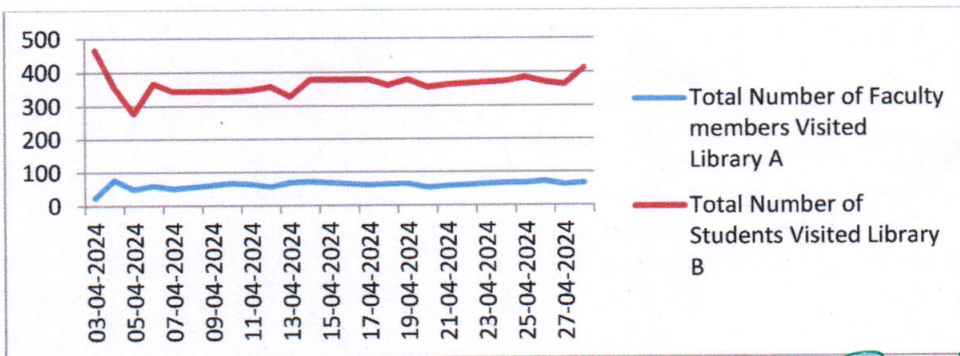

BHARATHIYAR INSTITUTE OF ENGINEERING FOR WOMEN

Deviyakurichi, Salem (DT).

(Approved by AICTE, New Delhi, Affiliated to Anna University, Chennai-26)

APRIL (2024)

S.No	Date	Total Number of Faculty members Visited Library A	Total Number of Students Visited Library B	Total number of visitors A+B
1	3/4/2024	25	466	491
2	4/4/2024	78	358	436
3	5/4/2024	50	278	328
4	6/4/2024	61	367	428
5	7/4/2024	52	344	396
6	10/4/2024	68	345	413
7	11/4/2024	65	347	412
8	12/4/2024	58	358	416
9	13/4/2024	69	329	398
10	14/4/2024	72	378	450
11	17/4/2024	62	379	441
12	18/4/2024	65	362	427
13	19/4/2024	66	379	445
14	20/4/2024	55	356	411
15	21/4/2024	59	363	422
16	24/4/2024	68	373	441
17	25/4/2024	68	385	453
18	26/4/2024	73	371	444
19	27/4/2024	63	364	427
20	28/4/2024	68	412	480
TOTAL				8677

Dr. R. PUNIDHA, M.E., Ph.D.,
PRINCIPAL,
BHARATHIYAR INSTITUTE OF
ENGINEERING FOR WOMEN,
DEVIYAKURICHI - 636 112,
THALAIVASAL (TA), SALEM (DT).