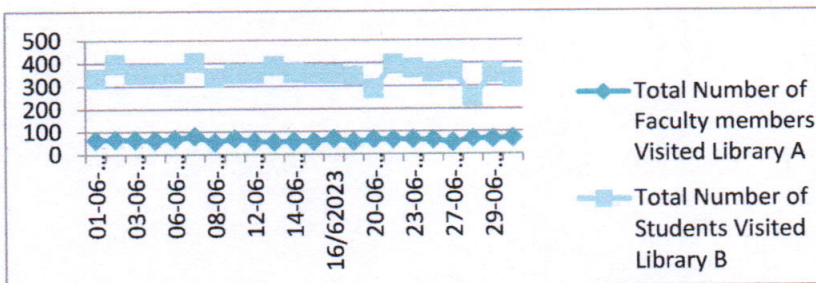

**4.2.4 Number per day usage of library by teachers and students
(foot falls and login data for online access)
(Data for latest completed academic year)**

BHARATHIYAR INSTITUTE OF ENGINEERING FOR WOMEN

4.2.4.1. NUMBER OF TEACHERS AND STUDENTS USING LIBRARY PER DAY OVER LAST ONE YEAR (MONTH WISE) JUNE (2023-2024)

S.No	Date	Total Number of Faculty members Visited Library A	Total Number of Students Visited Library B	Total number of visitors A+B
1	1/6/2023	63	335	398
2	2/6/2023	66	398	464
3	3/6/2023	64	355	419
4	5/6/2023	62	355	417
5	6/6/2023	68	357	425
6	7/6/2023	80	404	484
7	8/6/2023	53	338	391
8	9/6/2023	69	355	424
9	12/6/2023	57	356	413
10	13/6/2023	54	389	443
11	14/6/2023	57	359	416
12	15/6/2023	57	354	411
13	16/6/2023	68	352	420
14	19/6/2023	55	344	399
15	20/6/2023	65	289	354
16	2/6/2023	64	396	460
17	23/6/2023	64	378	442
18	24/6/2023	63	360	423
19	27/6/2023	52	368	420
20	28/6/2023	68	250	318
21	29/6/2023	67	357	424
22	30/6/2023	70	335	405
TOTAL				9170