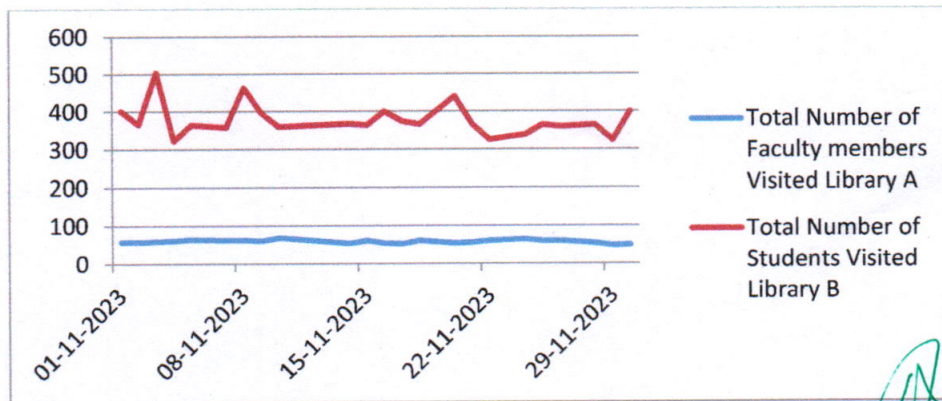

(Approved by AICTE, New Delhi, Affiliated to Anna University, Chennai-26)

OCTOBER (2023-2024)

S.No	Date	Total Number of Faculty members Visited Library A	Total Number of Students Visited Library B	Total number of visitors A+B
1	3/10/2023	72	383	455
2	4/10/2023	58	359	417
3	5/10/2023	58	366	424
4	6/10/2023	60	334	394
5	9/10/2023	65	346	411
6	10/10/2023	57	366	423
7	11/10/2023	65	366	431
8	12/10/2023	62	368	430
9	13/10/2023	64	351	415
10	16/10/2023	59	330	389
11	17/10/2023	61	352	413
12	18/10/2023	57	372	429
13	19/10/2023	67	334	401
14	20/4/2023	60	378	438
15	23/10/2023	56	371	427
16	24/10/2023	65	355	420
17	25/10/2023	63	374	437
18	26/10/2023	55	363	418
19	27/10/2023	66	357	423
TOTAL				7995

Deviyakurichi, Salem (DT).

(Approved by AICTE, New Delhi, Affiliated to Anna University, Chennai-26)

NOVEMBER (2023-2024)

S.No	Date	Total Number of Faculty members Visited Library A	Total Number of Students Visited Library B	Total number of visitors A+B
1	1/11/2023	59	401	460
2	2/11/2023	58	365	423
3	3/11/2023	60	505	565
4	4/11/2023	62	322	384
5	5/11/2023	65	364	429
6	7/11/2023	63	358	421
7	8/11/2023	64	464	528
8	9/11/2023	61	396	457
9	10/11/2023	69	359	428
10	14/11/2023	54	367	421
11	15/11/2023	62	363	425
12	16/11/2023	55	400	455
13	17/11/2023	53	374	427
14	18/11/2023	62	365	427
15	20/11/2023	54	441	495
16	21/11/2023	56	366	422
17	22/11/2023	61	325	386
18	23/11/2023	63	332	395
19	24/11/2023	65	338	403
20	25/11/2023	60	364	424
21	26/11/2023	61	359	420
22	28/11/2023	54	364	418
23	29/11/2023	48	324	372
24	30/11/2023	50	399	460
TOTAL				9613