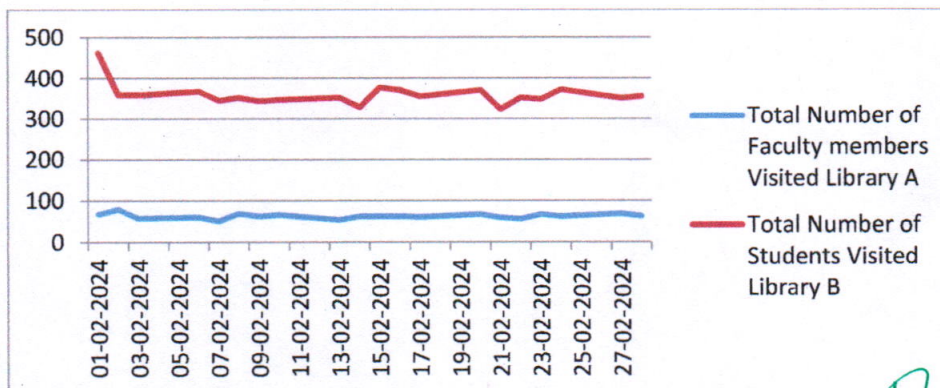

BHARATHIYAR INSTITUTE OF ENGINEERING FOR WOMEN

Deviyakurichi, Salem (DT).

(Approved by AICTE, New Delhi, Affiliated to Anna University, Chennai-26)

FEBRUARY (2024)

S.No	Date	Total Number of Faculty members Visited Library A	Total Number of Students Visited Library B	Total number of visitors A+B
1	1/2/2024	68	462	530
2	2/2/2024	79	359	438
3	3/2/2024	58	359	417
4	6/2/2024	60	368	428
5	7/2/2024	51	345	396
6	8/2/2024	69	352	421
7	9/2/2024	63	344	407
8	10/2/2024	66	347	413
9	13/2/2024	54	352	406
10	14/2/2024	62	328	390
11	15/2/2024	62	377	439
12	16/2/2024	63	371	434
13	17/2/2024	61	355	416
14	20/2/2024	67	371	438
15	21/2/2024	59	323	382
16	22/2/2024	56	352	408
17	23/2/2024	67	348	415
18	24/2/2024	62	372	434
19	27/2/2024	69	351	420
20	28/2/2024	63	356	419
TOTAL				8451

[Signature]
Dr.R.PUNIDHA M.E., Ph.D.,
PRINCIPAL,
BHARATHIYAR INSTITUTE OF
ENGINEERING FOR WOMEN,
DEVIYAKURICHI - 636 112,
THALAIVASAL (TK), SALEM (DT).