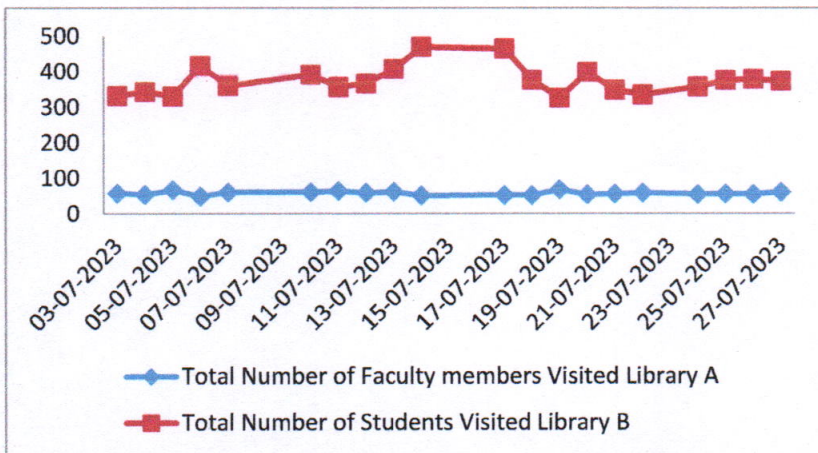

4.2.4.1. NUMBER OF TEACHERS AND STUDENTS USING LIBRARY PER DAY OVER LAST ONE YEAR (MONTH WISE) JUNE (2023-2024)

S.No	Date	Total Number of Faculty members Visited Library A	Total Number of Students Visited Library B	Total number of visitors A+B
1	1/6/2023	63	335	398
2	2/6/2023	66	398	464
3	3/6/2023	64	355	419
4	5/6/2023	62	355	417
5	6/6/2023	68	357	425
6	7/6/2023	80	404	484
7	8/6/2023	53	338	391
8	9/6/2023	69	355	424
9	12/6/2023	57	356	413
10	13/6/2023	54	389	443
11	14/6/2023	57	359	416
12	15/6/2023	57	354	411
13	16/6/2023	68	352	420
14	19/6/2023	55	344	399
15	20/6/2023	65	289	354
16	2/6/2023	64	396	460
17	23/6/2023	64	378	442
18	24/6/2023	63	360	423
19	27/6/2023	52	368	420
20	28/6/2023	68	250	318
21	29/6/2023	67	357	424
22	30/6/2023	70	335	405
TOTAL				9170

(Approved by AICTE, New Delhi, Affiliated to Anna University, Chennai-25)

JULY (2023-2024)

S.No	Date	Total Number of Faculty members Visited Library A	Total Number of Students Visited Library B	Total number of visitors A+B
1	3/7/2023	58	332	390
2	4/7/2023	54	344	398
3	5/7/2023	67	331	403
4	6/7/2023	49	417	466
5	7/7/2023	61	360	421
6	10/7/2023	61	392	453
7	11/7/2023	64	357	421
8	12/7/2023	59	367	426
9	13/7/2023	62	407	469
10	14/7/2023	51	470	521
11	17/7/2023	53	465	518
12	18/7/2023	52	377	429
13	19/7/2023	68	326	394
14	20/7/2023	54	399	453
15	22/7/2023	59	336	395
16	21/7/2023	56	349	405
17	24/7/2023	55	358	413
18	25/7/2023	56	376	432
19	26/7/2023	55	379	434
20	27/7/2023	61	374	435
TOTAL				8676