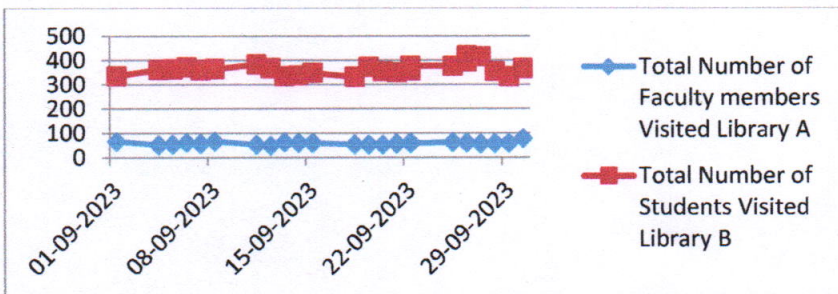

(Approved by AICTE, New Delhi, Affiliated to Anna University, Chennai-25)

AUGUST (2023-2024)

S.No	Date	Total Number of Faculty members Visited Library A	Total Number of Students Visited Library B	Total number of visitors A+B
1	1/8/2023	58	137	182
2	2/8/2023	60	159	184
3	3/8/2023	65	135	181
4	4/8/2023	53	217	270
5	7/8/2023	56	124	188
6	8/8/2023	50	135	180
7	11/8/2023	54	124	205
8	12/8/2023	62	133	187
9	16/8/2023	61	144	197
10	17/8/2023	59	134	189
11	18/8/2023	60	127	200
12	21/8/2023	52	98	201
13	22/8/2023	66	131	207
14	23/8/2023	53	370	206
15	24/8/2023	62	372	195
16	25/8/2023	60	360	192
17	28/8/2023	53	373	426
18	29/8/2023	67	366	210
19	29/8/2023	57	386	187
20	30/8/2023	58	354	203
21	31/8/2023	53	372	189
TOTAL				4379

(Approved by AICTE, New Delhi, Affiliated to Anna University, Chennai-25)

SEPTEMBER (2023-2024)

S.No	Date	Total Number of Faculty members Visited Library A	Total Number of Students Visited Library B	Total number of visitors A+B
1	1/9/2023	67	335	402
2	4/9/2023	52	361	413
3	5/9/2023	54	363	417
4	6/9/2023	61	372	433
5	7/9/2023	57	360	417
6	8/9/2023	67	364	431
7	11/9/2023	53	383	436
8	12/9/2023	49	367	416
9	13/9/2023	64	334	398
10	14/9/2023	60	337	397
11	15/9/2023	60	348	408
12	18/9/2023	54	331	385
13	19/9/2023	53	373	426
14	20/9/2023	52	354	406
15	21/9/2023	57	349	406
16	22/9/2023	62	357	419
17	22/9/2023	58	377	435
18	25/9/2023	64	376	440
19	26/9/2023	61	421	482
20	26/9/2023	60	393	453
21	27/9/2023	57	415	472
22	28/9/2023	58	354	412
23	29/9/2023	59	332	391
24	30/9/2023	78	366	403
TOTAL				10098