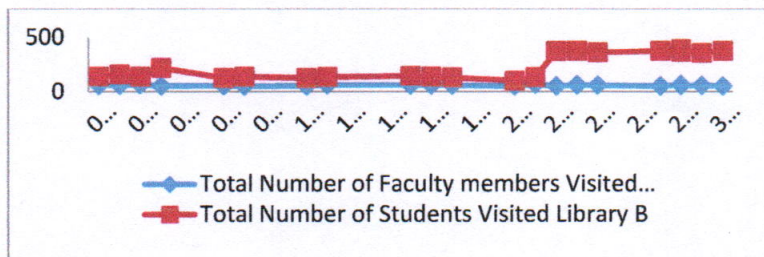

(Approved by AICTE, New Delhi, Affiliated to Anna University, Chennai-25)

JULY (2023-2024)

S.No	Date	Total Number of Faculty members Visited Library A	Total Number of Students Visited Library B	Total number of visitors A+B
1	3/7/2023	58	332	390
2	4/7/2023	54	344	398
3	5/7/2023	67	331	403
4	6/7/2023	49	417	466
5	7/7/2023	61	360	421
6	10/7/2023	61	392	453
7	11/7/2023	64	357	421
8	12/7/2023	59	367	426
9	13/7/2023	62	407	469
10	14/7/2023	51	470	521
11	17/7/2023	53	465	518
12	18/7/2023	52	377	429
13	19/7/2023	68	326	394
14	20/7/2023	54	399	453
15	22/7/2023	59	336	395
16	21/7/2023	56	349	405
17	24/7/2023	55	358	413
18	25/7/2023	56	376	432
19	26/7/2023	55	379	434
20	27/7/2023	61	374	435
TOTAL				8676

(Approved by AICTE, New Delhi, Affiliated to Anna University, Chennai-25)

AUGUST (2023-2024)

S.No	Date	Total Number of Faculty members Visited Library A	Total Number of Students Visited Library B	Total number of visitors A+B
1	1/8/2023	58	137	182
2	2/8/2023	60	159	184
3	3/8/2023	65	135	181
4	4/8/2023	53	217	270
5	7/8/2023	56	124	188
6	8/8/2023	50	135	180
7	11/8/2023	54	124	205
8	12/8/2023	62	133	187
9	16/8/2023	61	144	197
10	17/8/2023	59	134	189
11	18/8/2023	60	127	200
12	21/8/2023	52	98	201
13	22/8/2023	66	131	207
14	23/8/2023	53	370	206
15	24/8/2023	62	372	195
16	25/8/2023	60	360	192
17	28/8/2023	53	373	426
18	29/8/2023	67	366	210
19	29/8/2023	57	386	187
20	30/8/2023	58	354	203
21	31/8/2023	53	372	189
TOTAL				4379