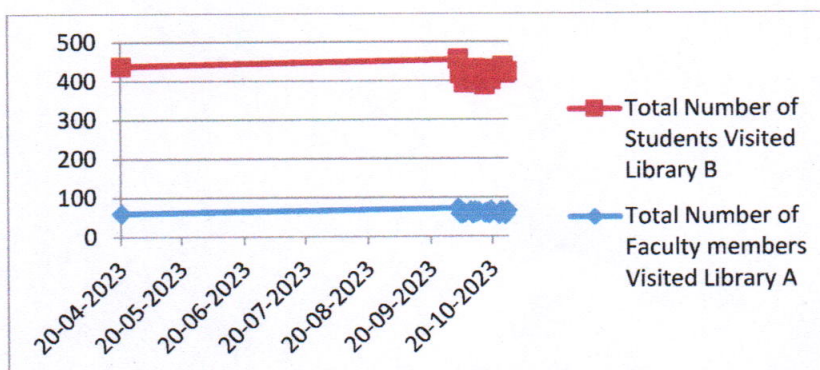

(Approved by AICTE, New Delhi, Affiliated to Anna University, Chennai-25)

SEPTEMBER (2023-2024)

S.No	Date	Total Number of Faculty members Visited Library A	Total Number of Students Visited Library B	Total number of visitors A+B
1	1/9/2023	67	335	402
2	4/9/2023	52	361	413
3	5/9/2023	54	363	417
4	6/9/2023	61	372	433
5	7/9/2023	57	360	417
6	8/9/2023	67	364	431
7	11/9/2023	53	383	436
8	12/9/2023	49	367	416
9	13/9/2023	64	334	398
10	14/9/2023	60	337	397
11	15/9/2023	60	348	408
12	18/9/2023	54	331	385
13	19/9/2023	53	373	426
14	20/9/2023	52	354	406
15	21/9/2023	57	349	406
16	22/9/2023	62	357	419
17	22/9/2023	58	377	435
18	25/9/2023	64	376	440
19	26/9/2023	61	421	482
20	26/9/2023	60	393	453
21	27/9/2023	57	415	472
22	28/9/2023	58	354	412
23	29/9/2023	59	332	391
24	30/9/2023	78	366	403
TOTAL				10098

(Approved by AICTE, New Delhi, Affiliated to Anna University, Chennai-26)

OCTOBER (2023-2024)

S.No	Date	Total Number of Faculty members Visited Library A	Total Number of Students Visited Library B	Total number of visitors A+B
1	3/10/2023	72	383	455
2	4/10/2023	58	359	417
3	5/10/2023	58	366	424
4	6/10/2023	60	334	394
5	9/10/2023	65	346	411
6	10/10/2023	57	366	423
7	11/10/2023	65	366	431
8	12/10/2023	62	368	430
9	13/10/2023	64	351	415
10	16/10/2023	59	330	389
11	17/10/2023	61	352	413
12	18/10/2023	57	372	429
13	19/10/2023	67	334	401
14	20/4/2023	60	378	438
15	23/10/2023	56	371	427
16	24/10/2023	65	355	420
17	25/10/2023	63	374	437
18	26/10/2023	55	363	418
19	27/10/2023	66	357	423
TOTAL				7995