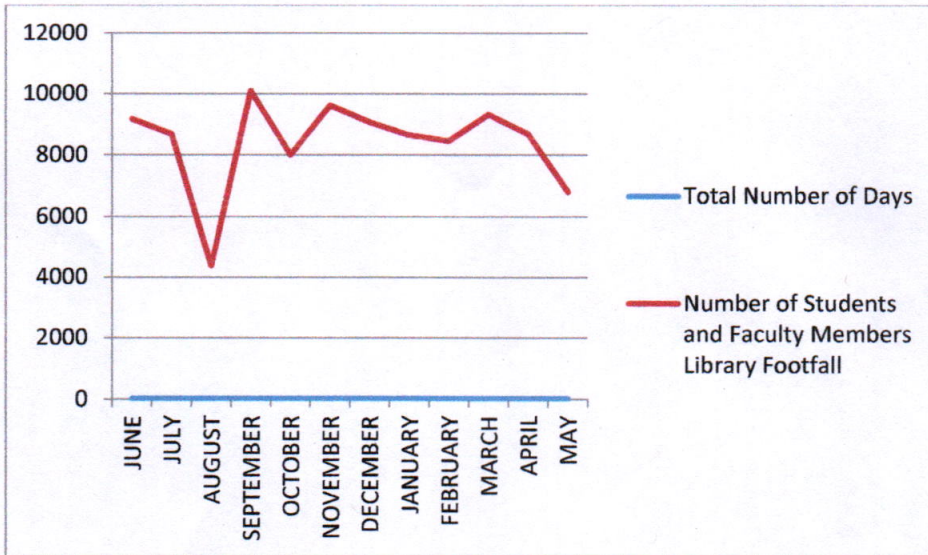

BHARATHIYAR INSTITUTE OF ENGINEERING FOR WOMEN

Deviyakurichi, Salem (DT).

(Approved by AICTE, New Delhi, Affiliated to Anna University, Chennai-26)

**LIBRARY USAGE BY FACULTIES AND STUDENTS
MONTHWISE**

2023-2024

S.No	Month	Total Number of Days	Number of Students and Faculty Members Library Footfall
1	JUNE	22	9170
2	JULY	20	8676
3	AUGUST	21	4379
4	SEPTEMBER	24	10098
5	OCTOBER	19	7995
6	NOVEMBER	24	9613
7	DECEMBER	22	9064
8	JANUARY	31	8646
9	FEBRUARY	20	8451
10	MARCH	22	9319
11	APRIL	20	8677
12	MAY	22	6804
TOTAL			1,00,892

Dr. R. PUNISHA, M.E., Ph.D.,
PRINCIPAL,
BHARATHIYAR INSTITUTE OF
ENGINEERING FOR WOMEN,
DEVIYAKURICHI - 636 112,
THALAIVASAL (TK), SALEM (DT).

Graphical Representation

Dr.R.PUNIDHA, M.E., Ph.D.,
PRINCIPAL,
BHARATHIYAR INSTITUTE OF
ENGINEERING FOR WOMEN,
DEVYAKURICHI - 636 112,
THALAIVASAL (TK), SALEM (DT),