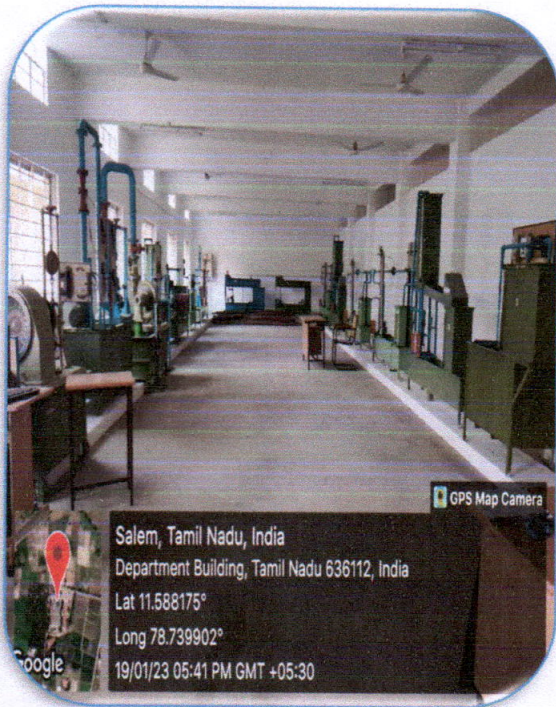

9. LABORATORIES
CIVIL LABORATORIES
HYDRALIC LAB