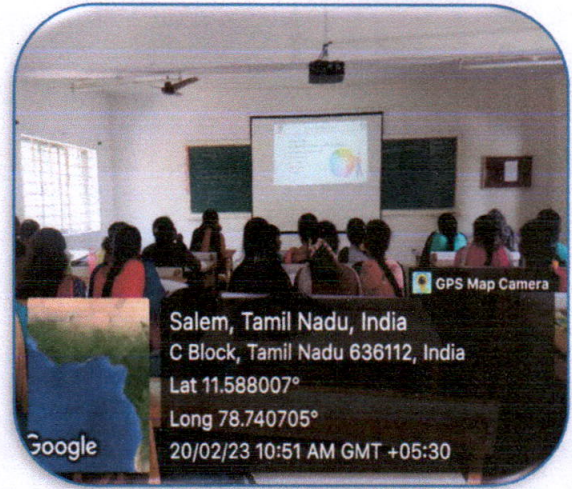

LECTURE HALL -B27

LECTURE HALL -B23

Dr. R. FUNIDHA, M.E., Ph.D.,
PRINCIPAL,
BHARATHIYAR INSTITUTE OF
ENGINEERING FOR WOMEN,
DEVIYAKURICHI - 636 112,
THALAIVASAL (TK), SALEM (DT).

LECTURE HALL -B22

LECTURE HALL -B21