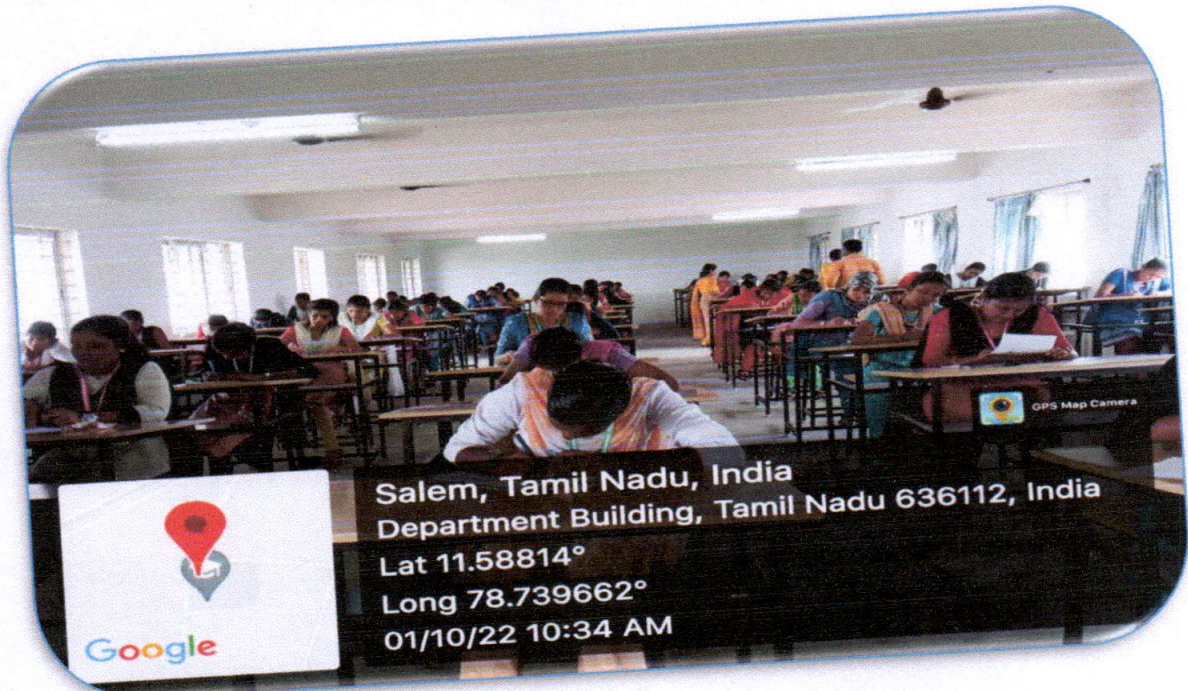

12. DRAWING HALL