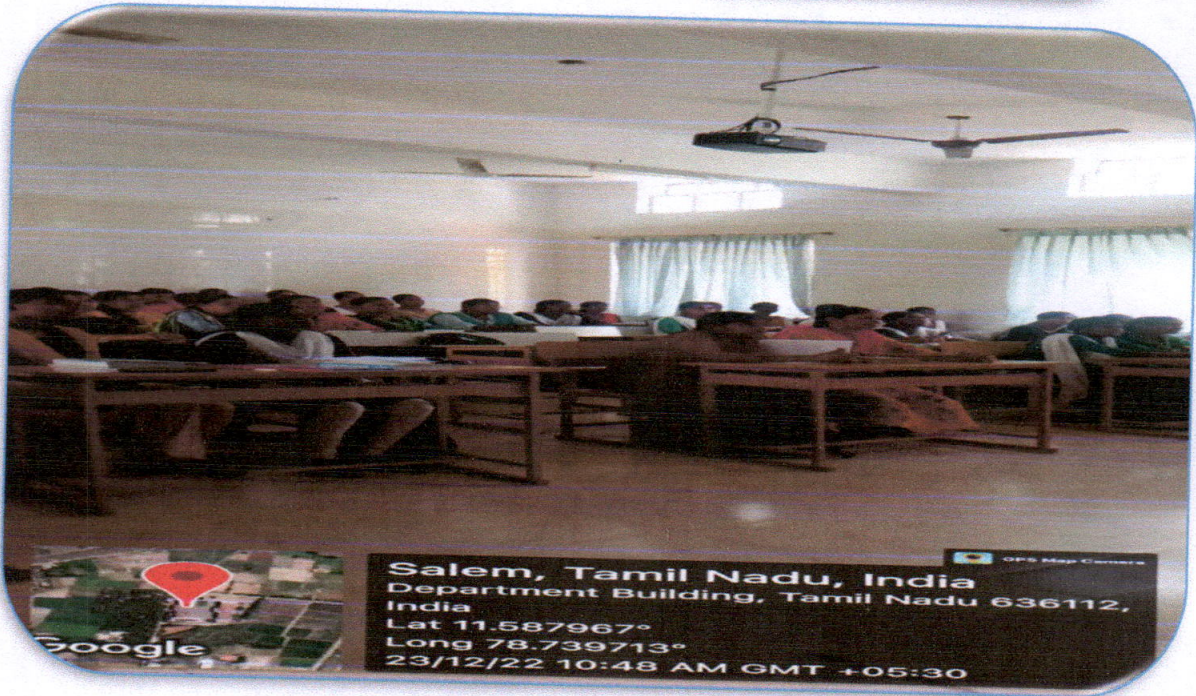

13. TUTORIAL HALL

Dr. R. PUNIDHA, M.E., Ph.D.,
PRINCIPAL,
BHARATHIYAR INSTITUTE OF
ENGINEERING FOR WOMEN,
DEVIYAKURICHI - 636 112,
THALAIVASAL (TK), SALEM (DT).