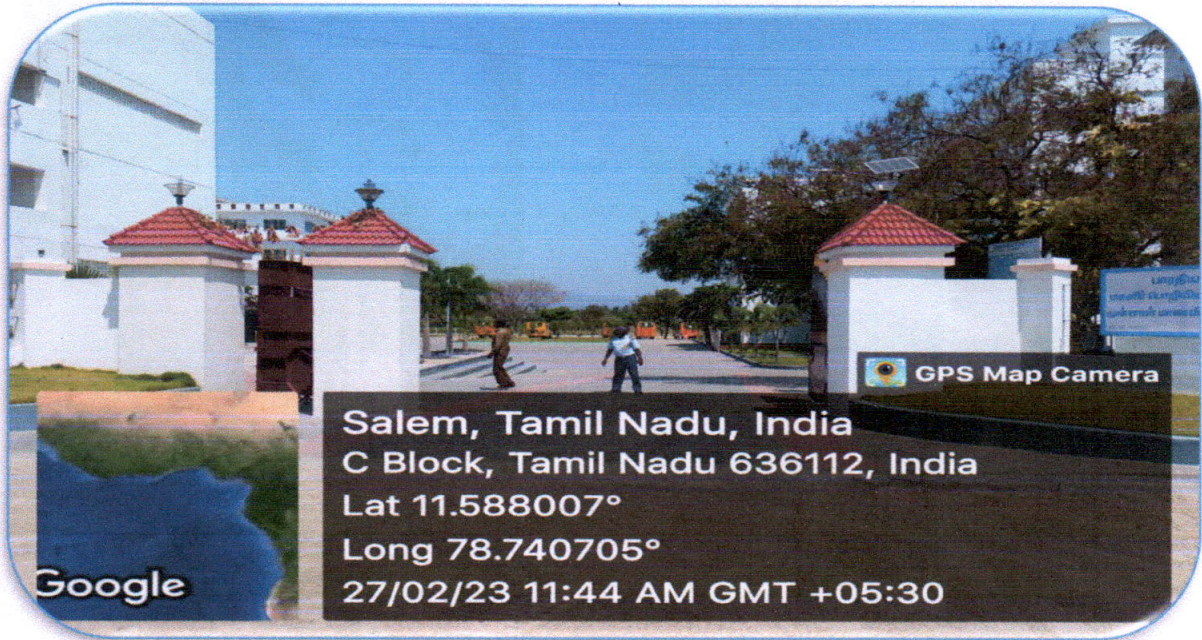

Campus Entrance

Campus blocks

Dr. R. Punidha
Dr. R. PUNIDHA, M.E., Ph.D.,
 PRINCIPAL,
 BHARATHIYAN INSTITUTE OF
 ENGINEERING FOR WOMEN,
 DEVIYAKURICHI - 636 112;
 THALAIYASAL (TK), SALEM (DT).

Campus D Block