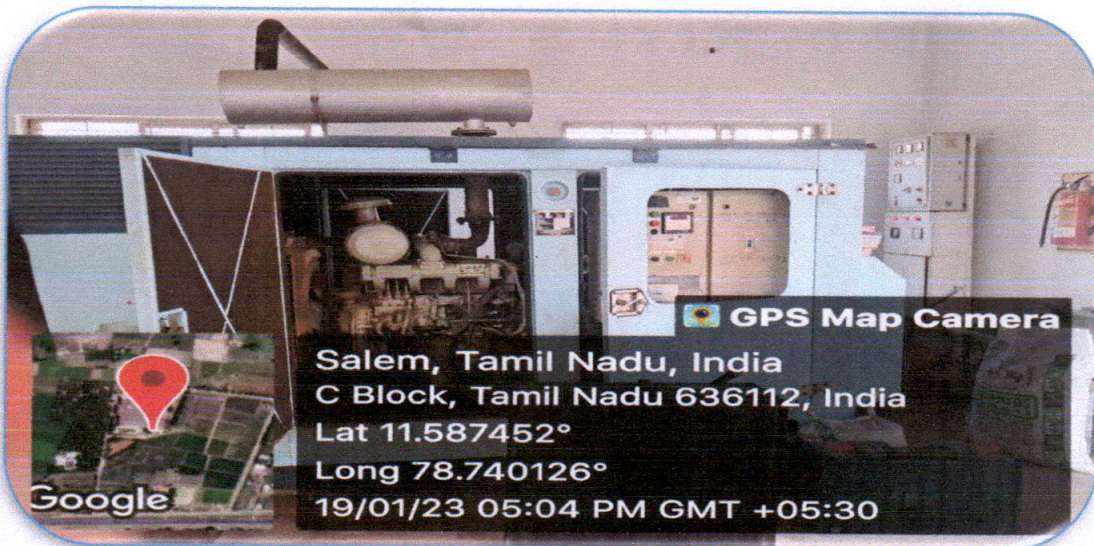

10. POWER HOUSE

R. Punidha
Dr. R. PUNIDHA, M.E., Ph.D.,
PRINCIPAL,
BHARATHIYAR INSTITUTE OF
ENGINEERING FOR WOMEN,
DEVIYAKURICH! - 636 112,
THALAIVASAL (TK), SALEM (DT).