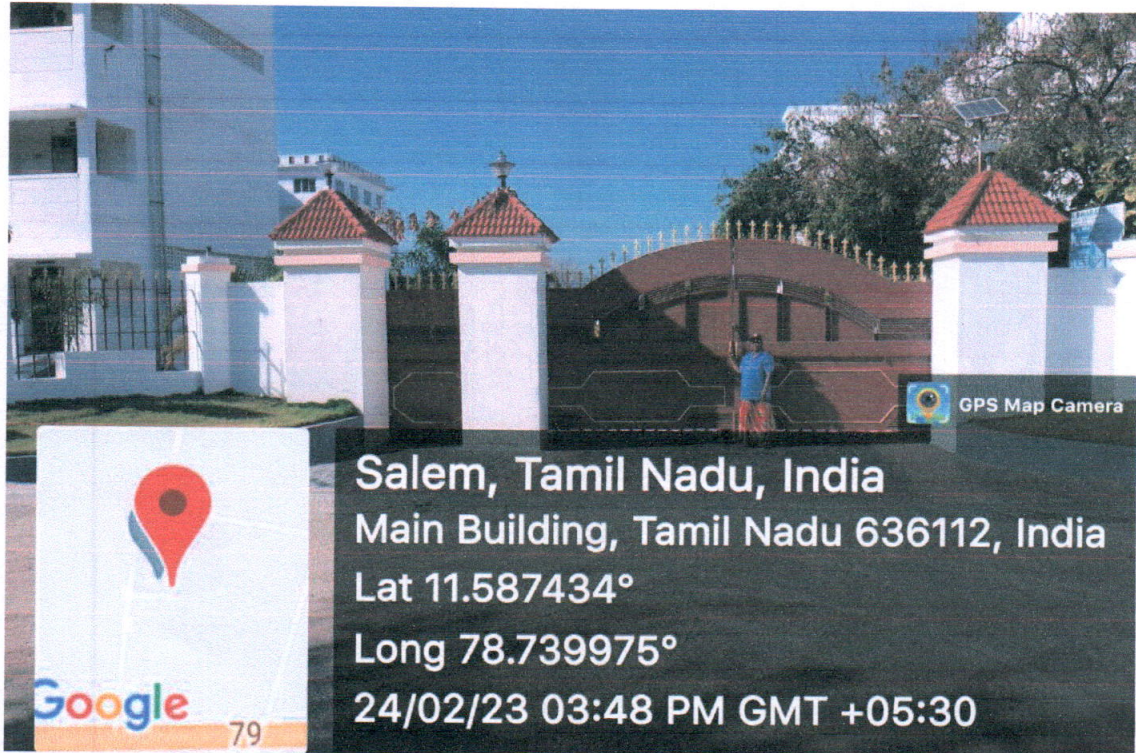

BHARATHIYAR INSTITUTE OF ENGINEERING FOR WOMEN
Deviyakurichi, Salem Dt - 636112.
(Approved by AICTE, New Delhi, Affiliated to Anna University, Chennai-25)

LADY SECURITY GUARD IN COLLEGE ENTRANCE GATE

[Signature]
Dr. R. PUNIDHA, M.E., Ph.D.,
PRINCIPAL,
BHARATHIYAR INSTITUTE OF
ENGINEERING FOR WOMEN,
DEVYAKURICHI - 636 112
THALAIVASAL (TK), SALEM (D.T).