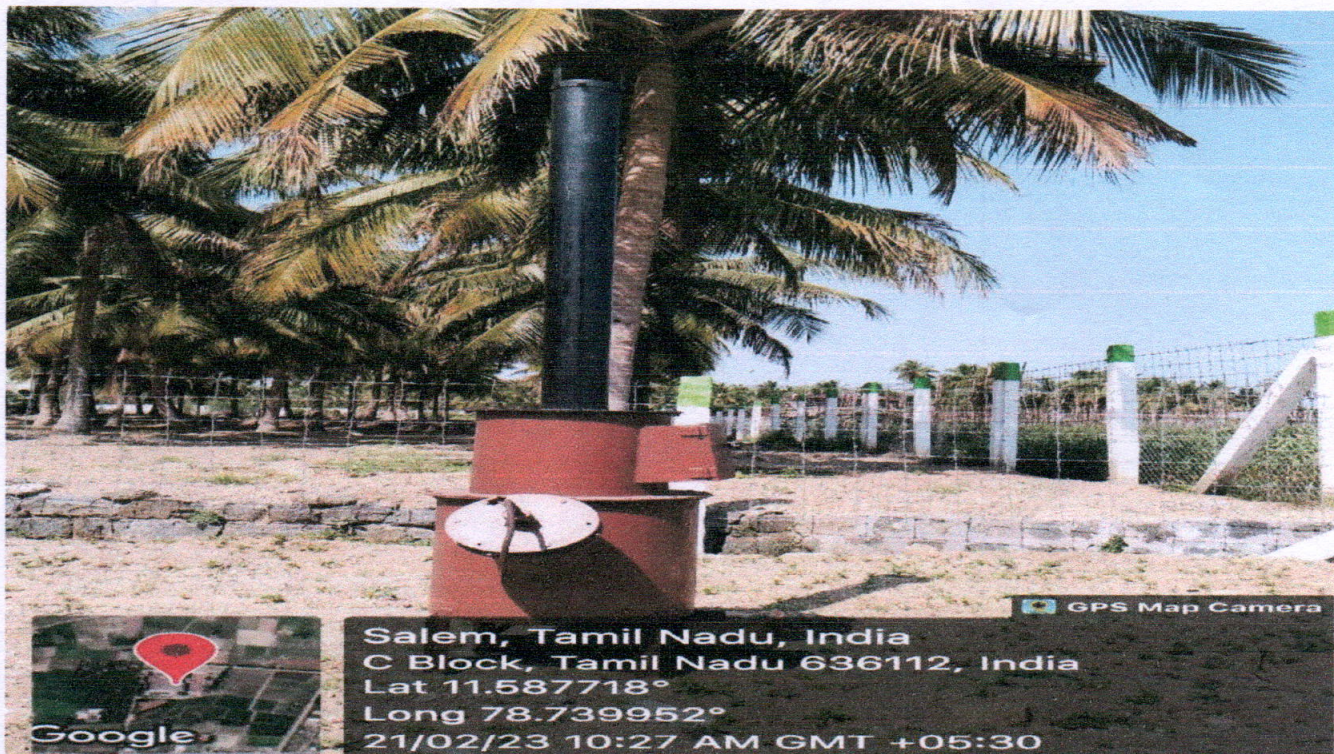

INCENERATOR

R. Punidha
Dr. R. PUNIDHA, M.E., Ph.D.,
PRINCIPAL,
BHARATHIYAR INSTITUTE OF
ENGINEERING FOR WOMEN,
DEVIYAKURICHI - 636 112,
THALAIVASAL (TK), SALEM (DT)