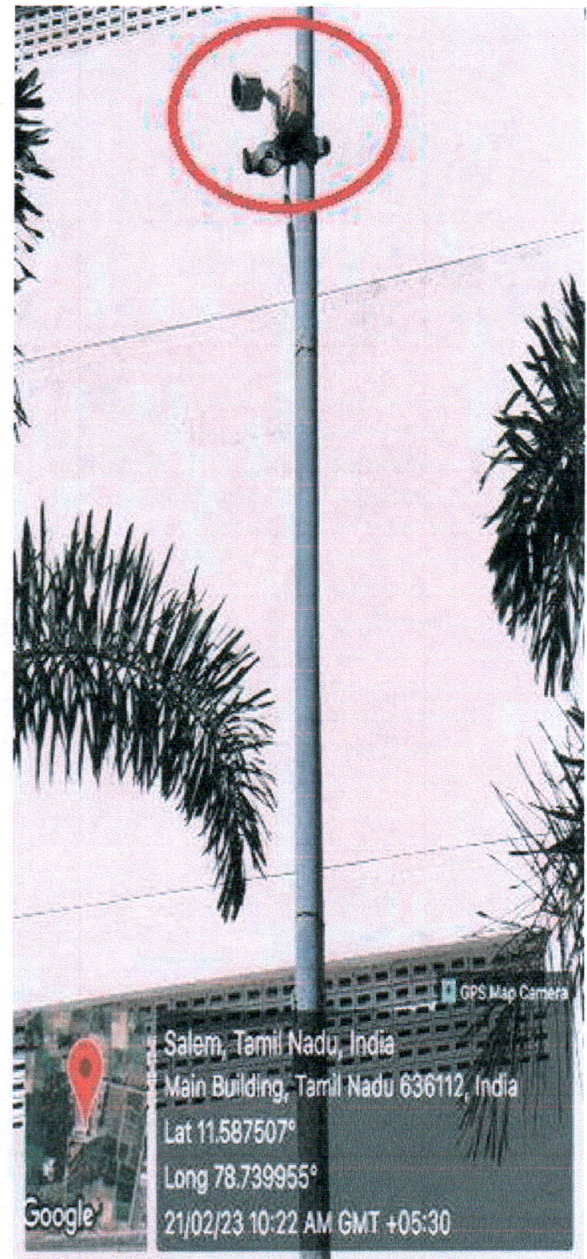

BHARATHIYAR INSTITUTE OF ENGINEERING FOR WOMEN
Deviyakurichi, Salem Dt - 636112.
(Approved by AICTE, New Delhi, Affiliated to Anna University, Chennai-25)

SURVEILLANCE CAMERA IN MAIN BUILDING

SURVEILLANCE CAMERA IN B-BLOCK

**SURVEILLANCE CAMERA IN MAIN
ENTRANCE**

**SURVEILLANCE CAMERA IN
BACK ENTRANCE**

Dr. R. PUNIDHA M.E., Ph.D.,
PRINCIPAL,
BHARATHIYAR INSTITUTE OF
ENGINEERING FOR WOMEN,
DEVIYAKURICHI - 636 112,
THALAIVASAL (TK), SALEM (DT).