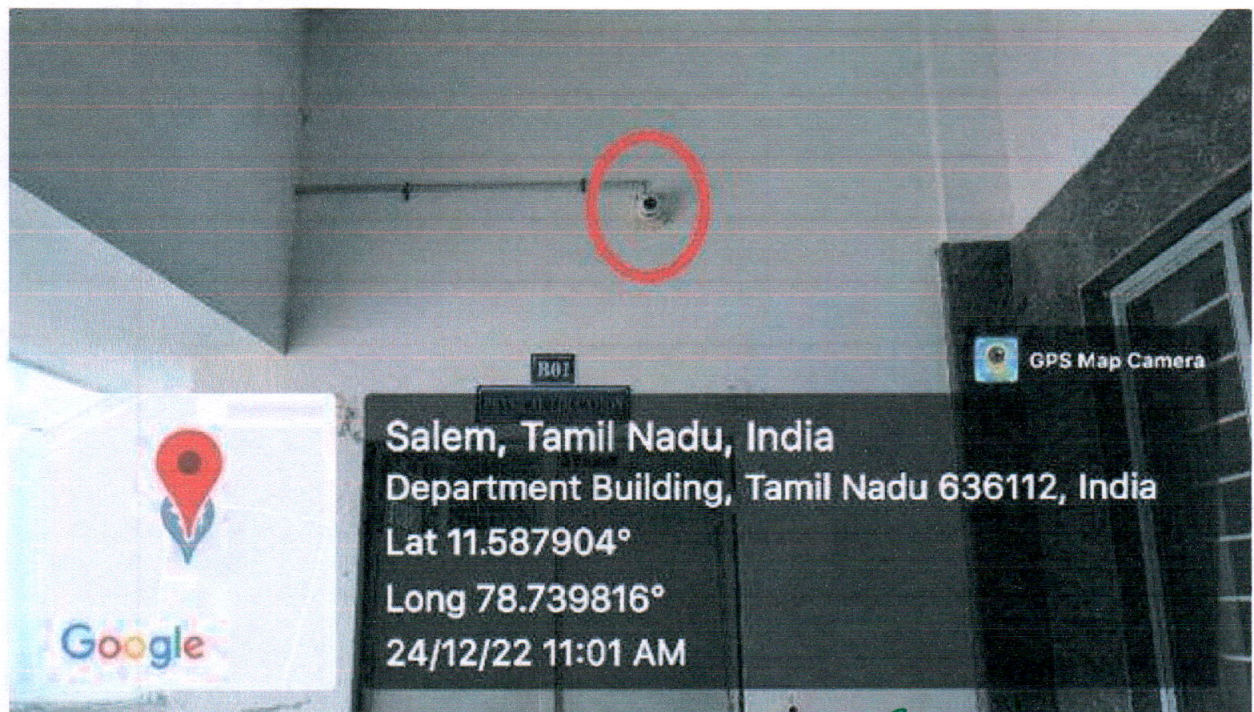

TABLE OF CONTENT

S.NO	DESCRIPTION	PAGE NO
1	SURVEILLANCE CAMERA	1
2	22*7 CCTV COVERAGE IN COLLEGE CAMPUS	4
3	LADY SECURITY GUARD IN COLLEGE ENTRANCE GATE	5
4	COUNSELLING ROOM	6
5	STUDENTS SICK ROOM	7
6	FIRST AID BOX	7
7	STUDENTS REST ROOM	8
8	AUTOMATIC NAPKIN VENDING MACHINE	9
9	INCENERATOR	9
10	GYM FACILITY FOR HOSTEL GIRLS	10
11	SUGGESTION BOX	11
12	COMPLAINT BOX	11
13	CAFETERIA	12
14	FIRE EXTINGUISHER	13
15	WATER PURIFIER	14
16	RO DRINKING WATER	15
17	GENSET FACILITY FOR POWER BACK-UP-1	16
18	UNINTERRUPTED POWEER SUPPLY-10KVA (A BLOCK)	17
19	UNINTERRUPTED POWEER SUPPLY -50KVA (C-BLOCK)	17
20	BHARATHI CHELLAMMAL HOSTEL	18
21	AMBULANCE	19

BHARATHIYAR INSTITUTE OF ENGINEERING FOR WOMEN
Deviyakurichi, Salem Dt - 636112.
(Approved by AICTE, New Delhi, Affiliated to Anna University, Chennai-25)

SURVEILLANCE CAMERA IN MAIN BUILDING

SURVEILLANCE CAMERA IN B-BLOCK