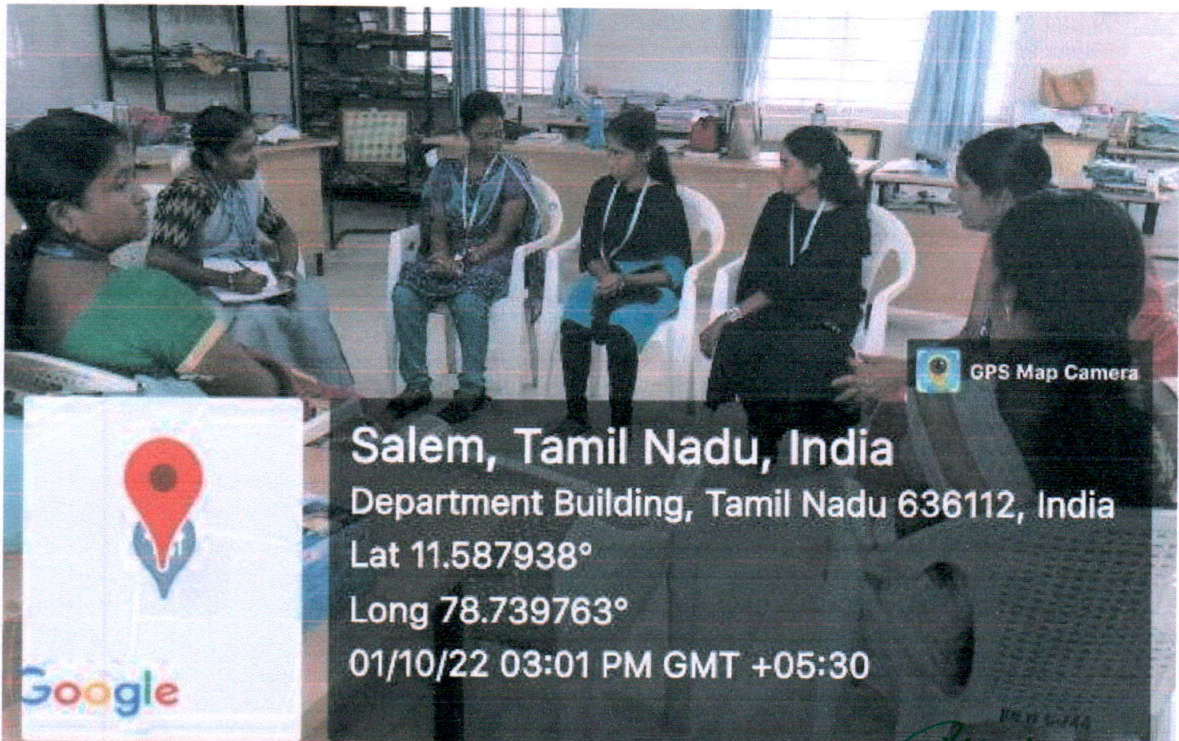

COUNSELLING ROOM

[Signature]
D. R. PUNIDHA, M.E., Ph.D.,
PRINCIPAL,
BHARATHIYAR INSTITUTE OF
ENGINEERING FOR WOMEN,
DEVIYAKURICHI - 636 112.
THALAIVASAL (TK), SALEM (DT).