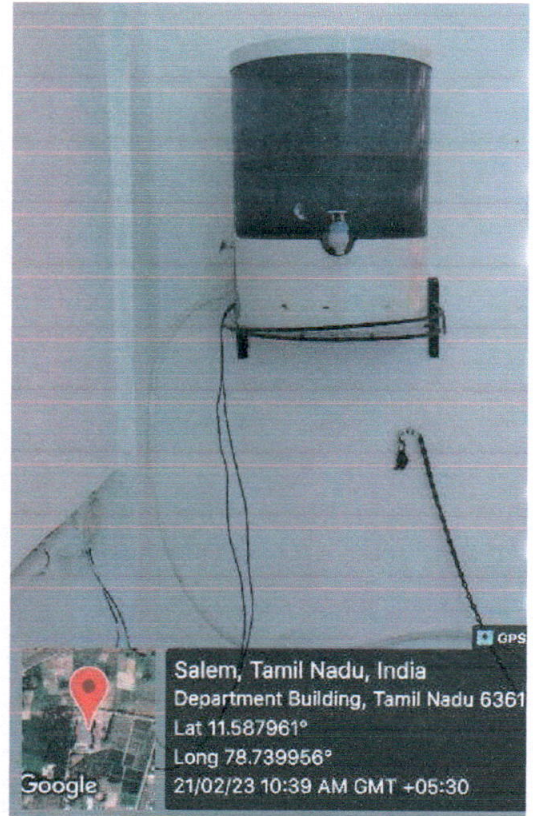

WATER PURIFIER

Dr. R. PUNIDHA, M.E., Ph.D.,
-PRINCIPAL,
BHARATHIYAR INSTITUTE OF
ENGINEERING FOR WOMEN,
DEVIYAKURICHI - 636 112
THALAIVASAL (TK), SALEM (T.N.)