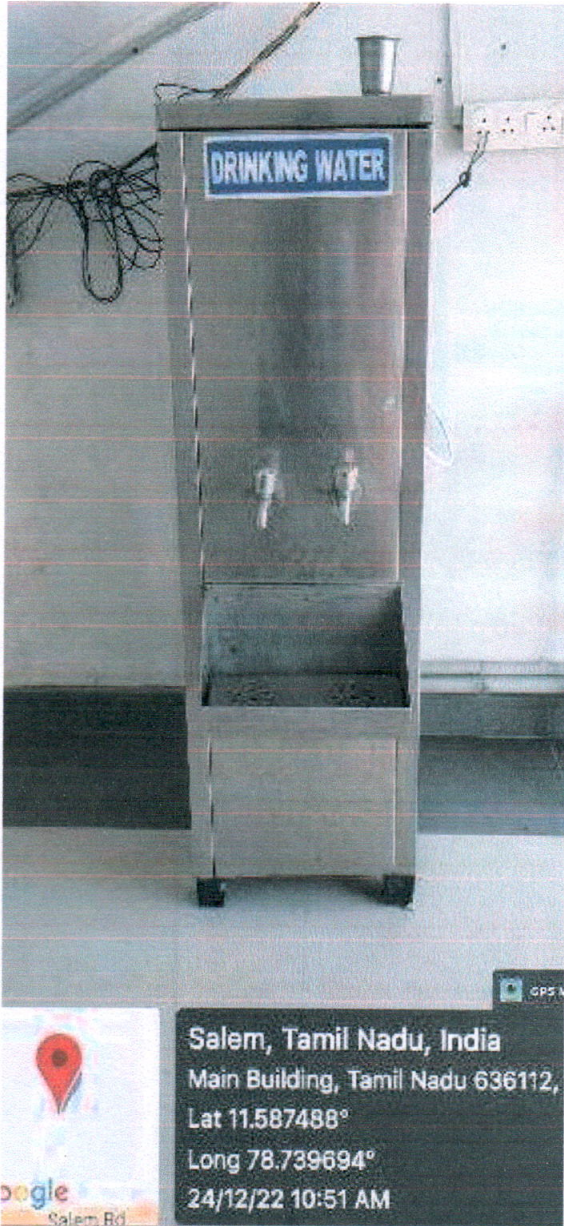

RO DRINKING WATER

Dr. R. PUNIDHA, M.E., Ph.D.,
- PRINCIPAL,
BHARATHIYAR INSTITUTE OF
ENGINEERING FOR WOMEN,
DEVIYAKURICHI - 636 112,
THALAIVASAL (TK), SALEM (DT).