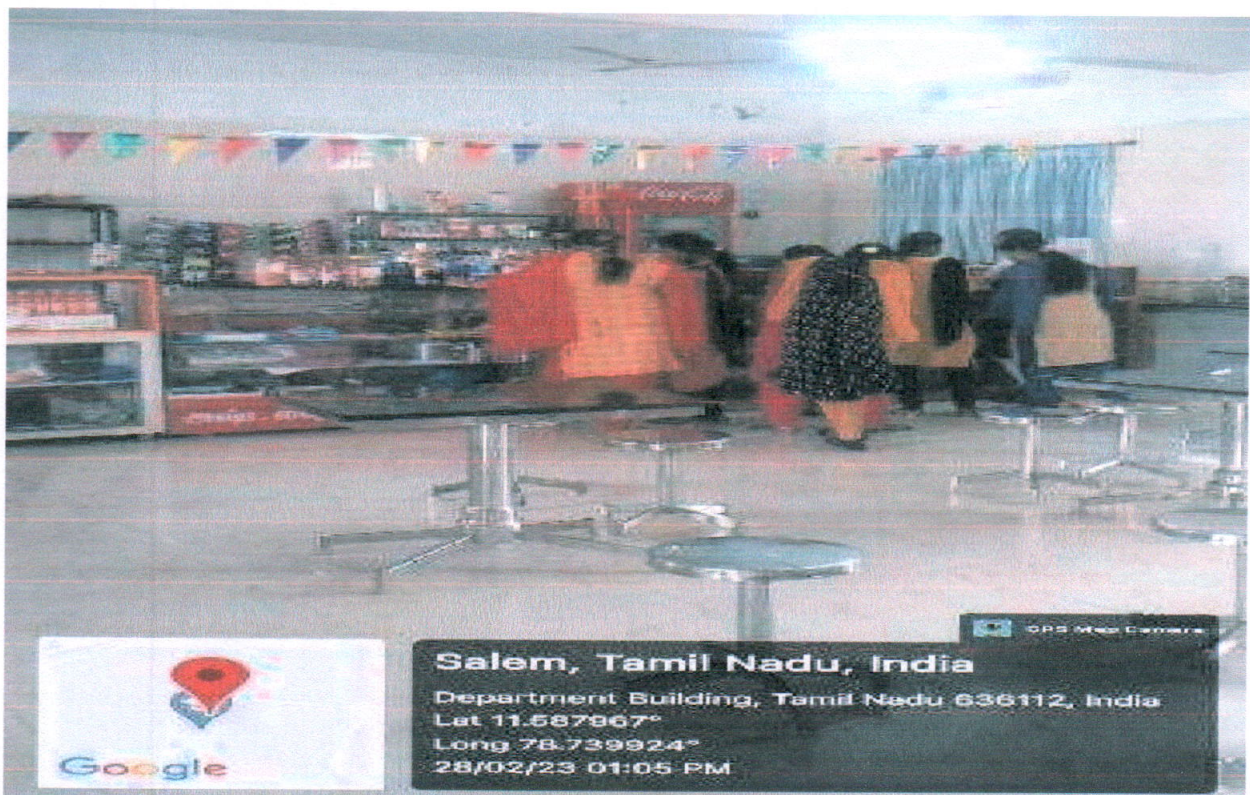

BHARATHIYAR INSTITUTE OF ENGINEERING FOR WOMEN
Deviyakurichi, Salem Dt - 636112.
(Approved by AICTE, New Delhi, Affiliated to Anna University, Chennai-25)

CAFETERIA

[Signature]
K. PUNIDHA, M.E., Ph.D.,
-PRINCIPAL,
BHARATHIYAR INSTITUTE OF
ENGINEERING FOR WOMEN,
DEVIYAKURICHI - 636 112,
THALAIVASAL (TK), SALEM (DT).